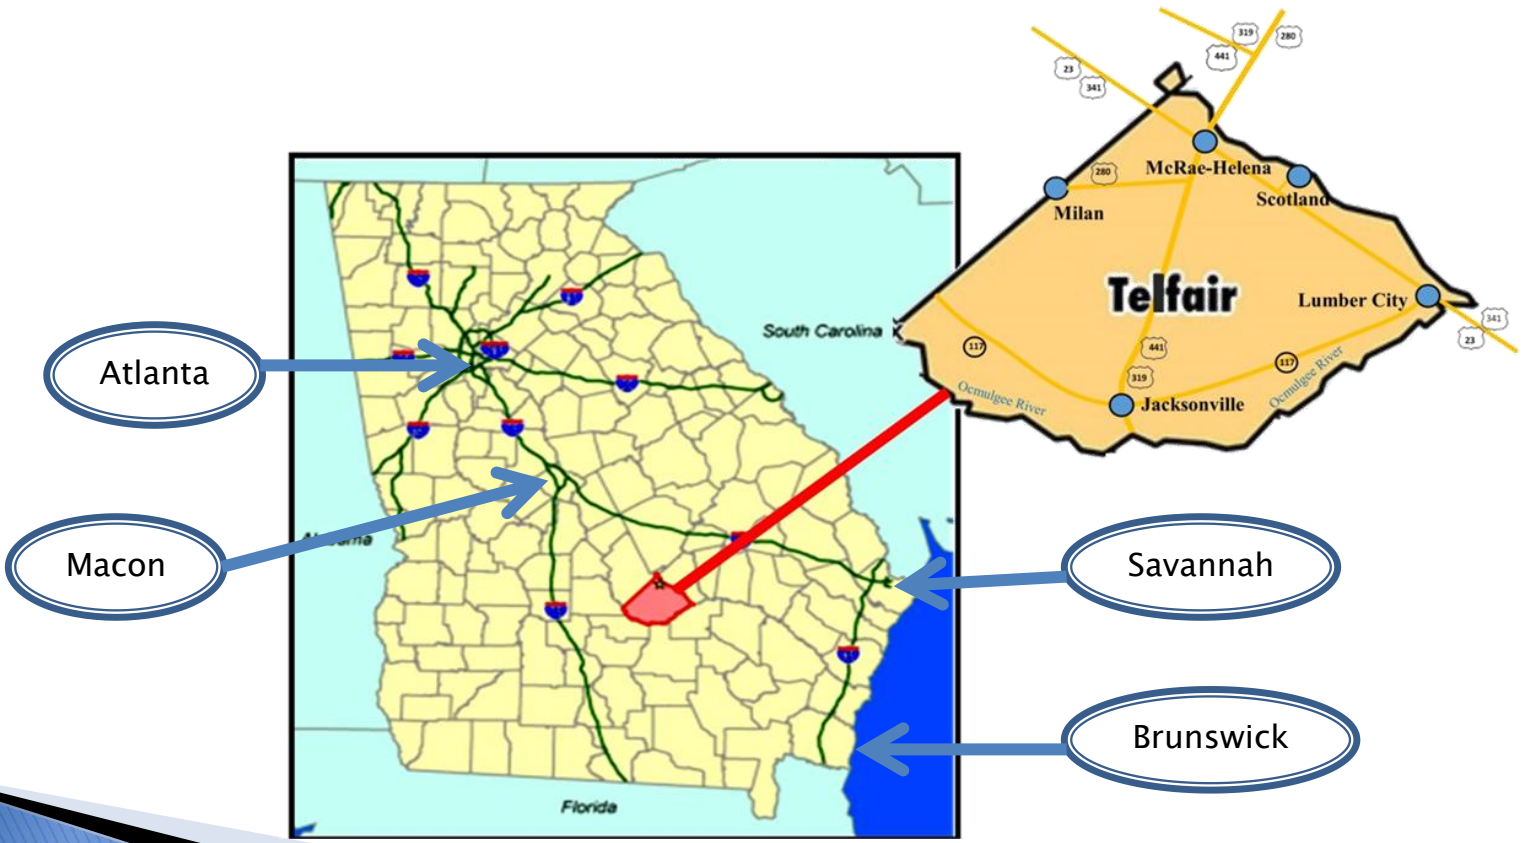

TELFAIR COUNTY

- Telfair County is located in south central Georgia
- 154 miles southeast of Atlanta
- 70 miles south of Macon
- 121 miles west of Savannah
- 111 miles north west of Brunswick

Approximately 441 square miles
Population: 16,500 (2010 census)

Five incorporated cities:

<u>Population (2010 Census)</u>	
City of McRae-Helena (county seat)	8,623
City of Lumber City	1,328
City of Milan	700
City of Scotland	366
City of Jacksonville	140